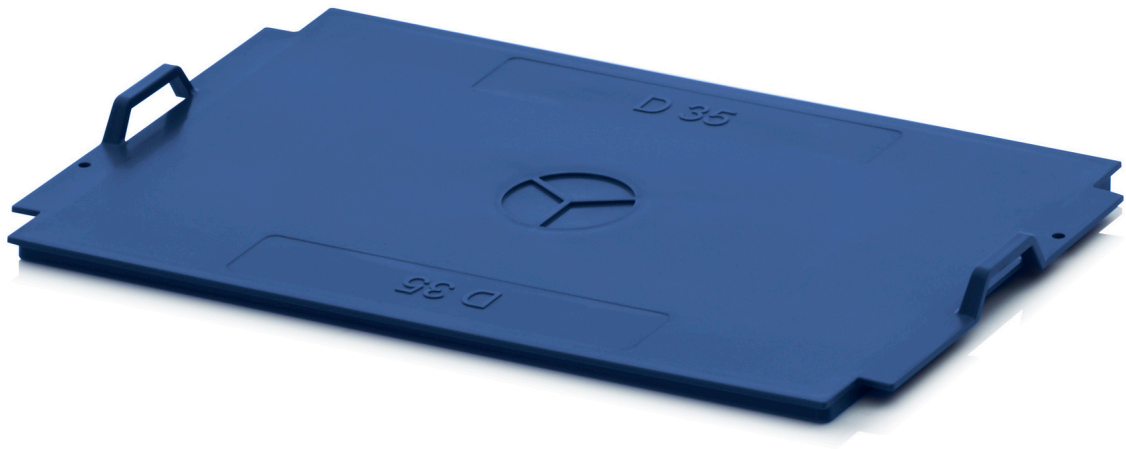

LID FOR R-KLT R-KLT-D 35

DETAILS

Suitable for basic dimension	30 x 20 cm	Weight	86 g
Material	PP	Colour	sapphire blue similar RAL 5003