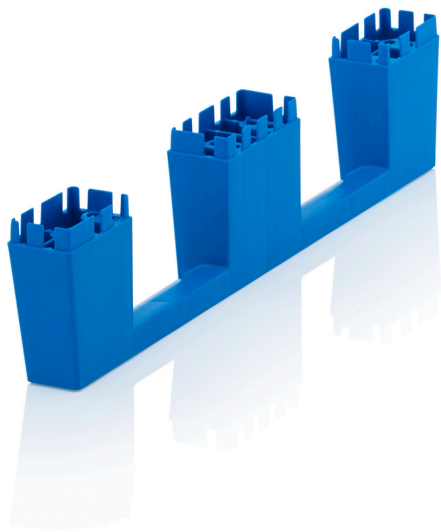

## SKID SET MB KU

### DETAILS

**Suitable for basic dimension**  
**Made up of**

80 x 60 cm

2 skids 24 thermoplastic screws

**Material**  
**Colour**

PP  
sky blue similar RAL 5015