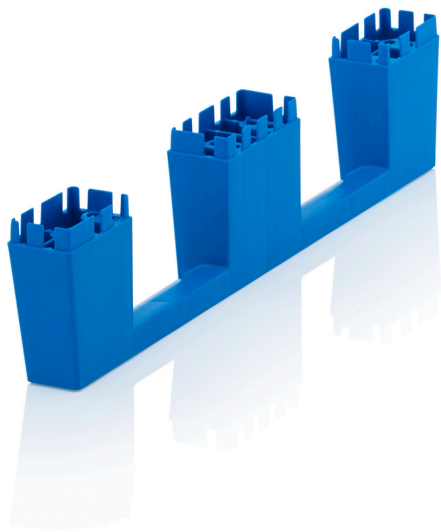

SKID SET MB KU

DETAILS

Suitable for basic dimension
Made up of

80 x 60 cm

2 skids 24 thermoplastic screws

Material
Colour

PP
sky blue similar RAL 5015