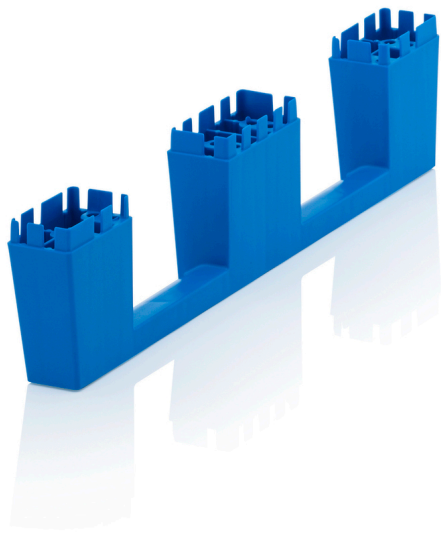

SKID SET MB KU

DETAILS

Suitable for basic dimension
Made up of

80 x 60 cm

2 skids 24 thermoplastic screws

Material
Colour

PP
sky blue similar RAL 5015