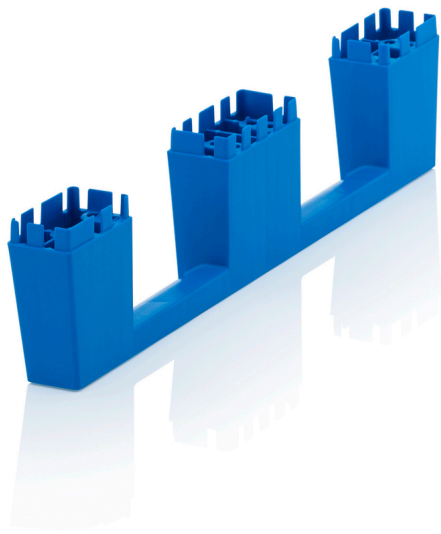

## SKID SET MB KU

### DETAILS

**Suitable for basic dimension**  
**Made up of**

80 x 60 cm

2 skids 24 thermoplastic screws

**Material Colour**

PP  
sky blue similar RAL 5015