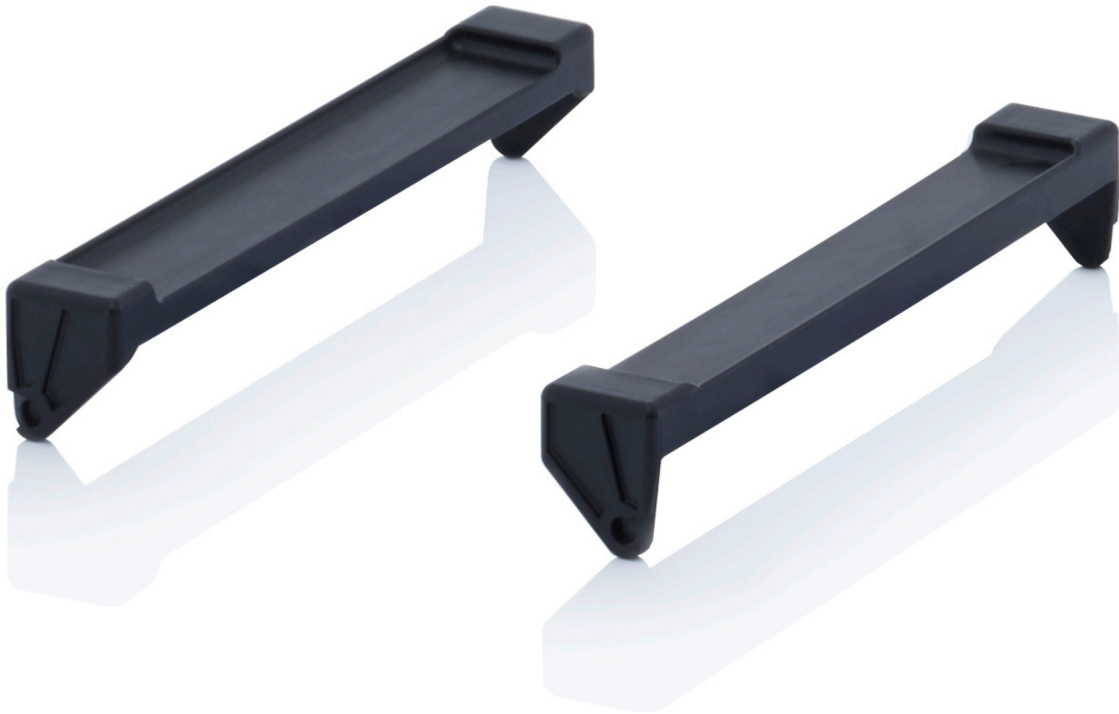

## STACKING FRAMES MB SB 32

### DETAILS

**Suitable for basic dimension**

30 x 20 cm

**Material**

PA6GF

**Made up of**

2 stacking frames

**Colour**

traffic black similar RAL 9017