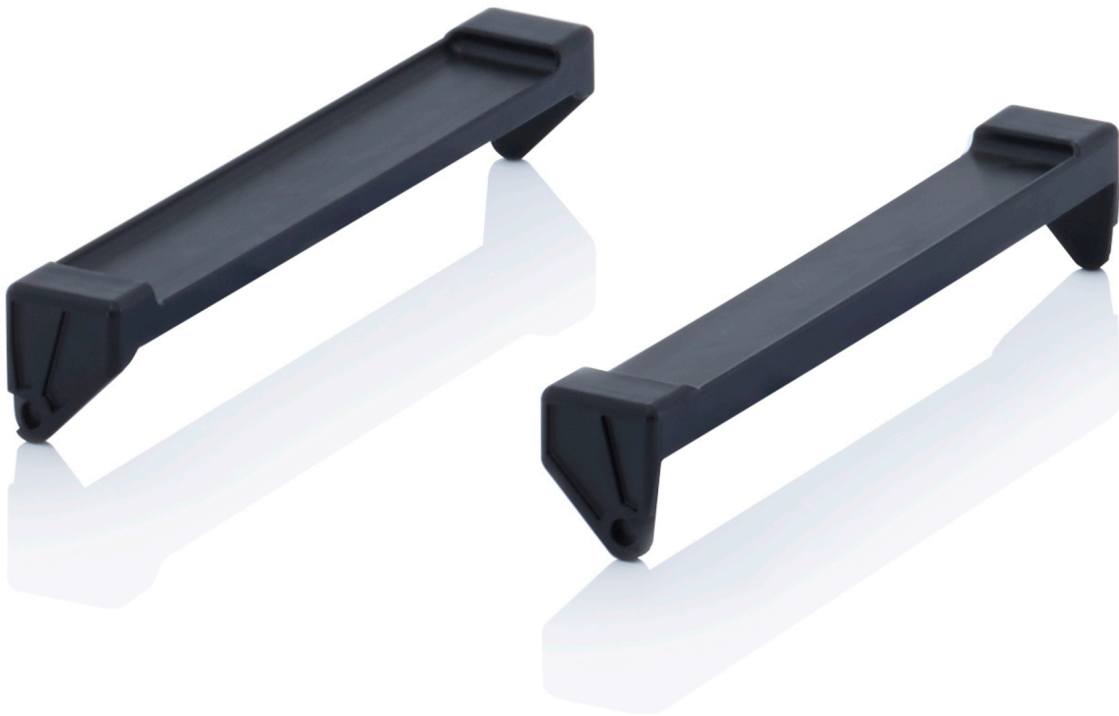

## STACKING FRAMES MB SB 32

### DETAILS

**Suitable for basic dimension**

30 x 20 cm

**Material**

PA6GF

**Made up of**

2 stacking frames

**Colour**

traffic black similar RAL 9017