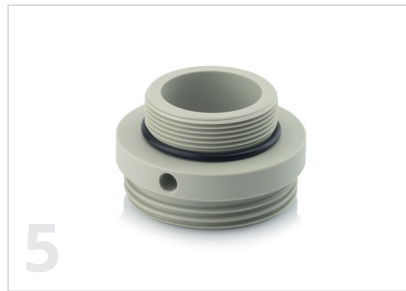

Accessories IBC Container

ADAPTER WITH SEAL

Article No.	Type	From	To
1 A1	Adapter	2" S60 external thread	2" BSP
2 A2	Adapter	2" S60 external thread	2" Male Cam
3 A3	Adapter	2" S60 external thread	2" Tri-Clamp
4 A4	Adapter	2" S60 external thread	DN 50 dairy fitting
5 A5	Adapter	2" internal thread	
6 A6	Adapter	2" internal thread	2" external thread
7 V50	Butterfly valve	2" internal thread	2" internal thread

IBC FILLING BRIDGE

Article No.	Suitable for
8 BB IBC 2.2	INL with 2" inlet
9 BB IBC 6.2	INL with 6" inlet